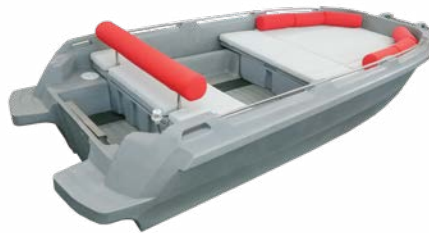

PRICELIST 2022

roto 450s

Light weight. 100% recyclable.

High Impact resistant.

Standard features

NETO €

ROTO 450s BASIC

- Includes rear bench for fuel tank and storage equipment
- Additional front bench for storage of the equipment

4.199,- €

ROTO 450s FISHING

- Includes rear bench for fuel tank and storage equipment
- Additional front bench for storage of the equipment
- Walking board for the front with a metal plate

4.779,- €

Standard features

NETO €

ROTO 450s FAMILY

- Includes rear bench for fuel tank and storage equipment
- Additional front bench for storage of the equipment
- Integrated command bridge with windshield protection and steering wheel

CLEAT

23,- €

FAMILY PACKAGE

SUN CANOPY

CLEAT

LADDER

LIGHT FOR NIGHT NAVIGATION

**CUSHION PACKAGE
WITH TWO PILLOWS**