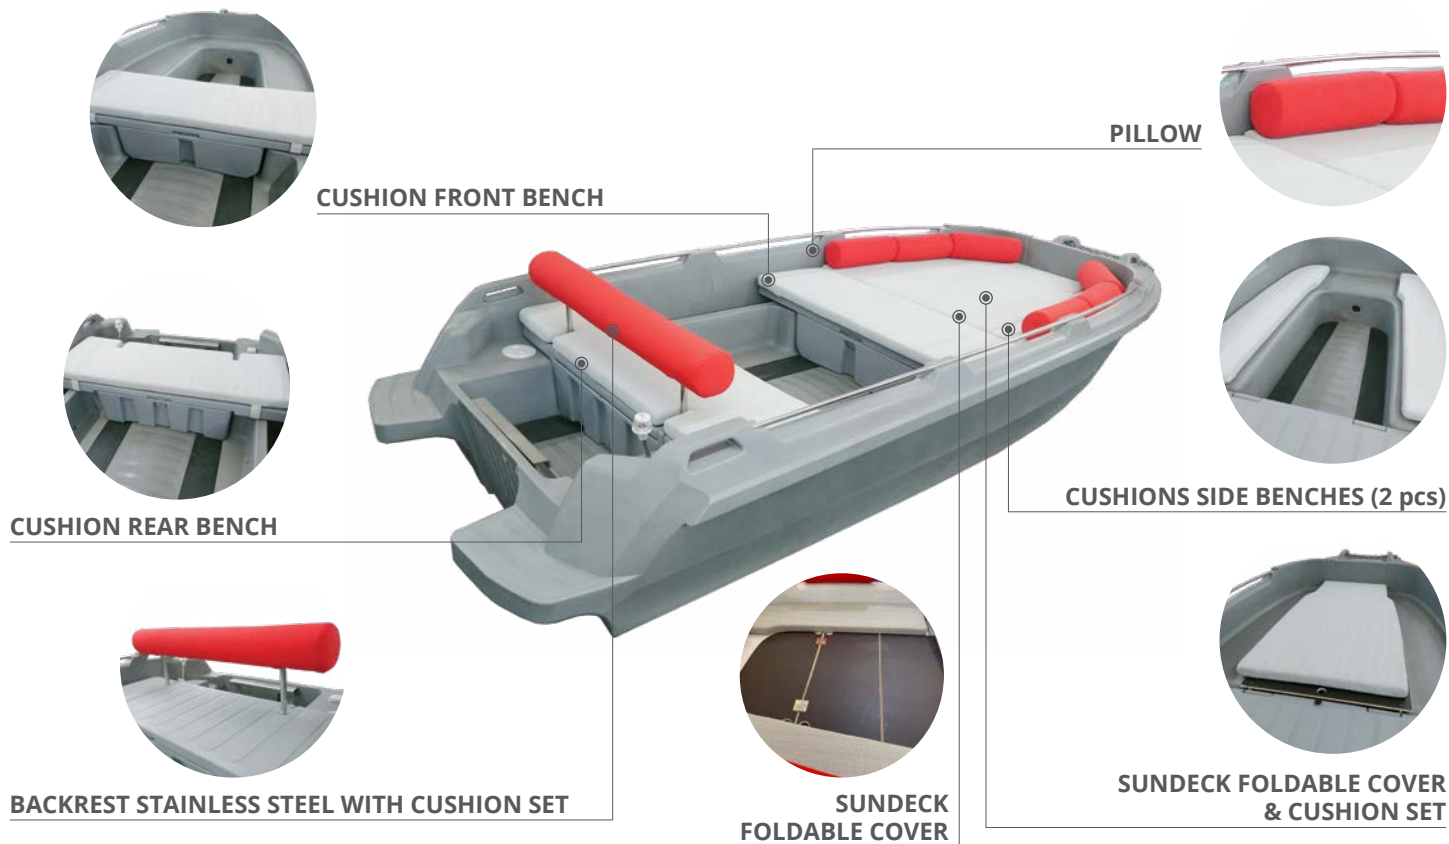

Accessories - Cushions

Prices are in €, net and ex work.